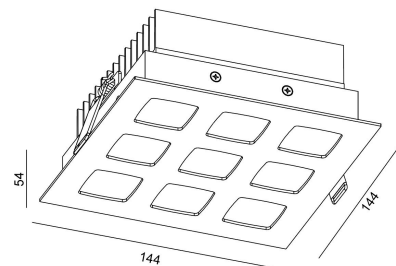

Gear

This product is supplied with gear.
With remote BOKE dail or on off driver;

Luminaire

Crossing: No
Warranty: 5 Years

**LIGHT DISTRIBUTION for 3000K
Middle 36°**

h(m)	E(lx)	Ø(m)
1	4881	Ø0.59
2	1220	Ø1.18
3	542.4	Ø1.77
4	305.1	Ø2.36
5	195.2	Ø2.95

Sketch

125*125mm
5-25mm

The photograph may not match the reference exactly. Please read the product description to identify the finish.